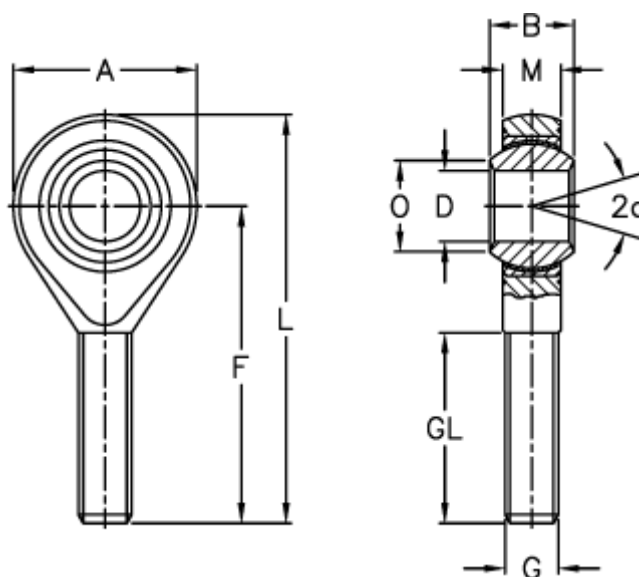

Article number: 03014012

Description: Fluro Rod End GARSW 12  
Housing stainless steel

## Measures

A	= 32	L	= 70
a (degrees)	= 13	M	= 12
B	= 16	O	= 15.4
D	= 12	Permissible rpm	= 300
Dynamic load C (kN)	= 32	Static load C0 (kN)	= 34.5
F	= 54	Weight (g)	= 87
g	= M12		
GL	= 33		